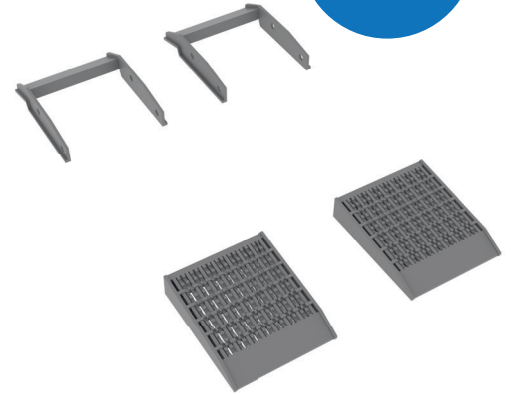

Treadway Wedges For M2 Bridge HDM35238

HD Models
Via Filippo Nicolai, 24
00136 - Roma

+39 06 39736835
infohdmodels.it
www.hdmodels.it

1/35

Parts List

- 01 - Treadway A (1 Pc)
- 02 - Treadway A Bank Left (1 Pc)
- 03 - Treadway A Bank Right(1 Pc)
- 04 - Treadway B (1 Pc)
- 05 - Treadway Bank B Left (1 Pc)
- 06 - Treadway Bank B Right(1 Pc)
- 07 - Treadway B Floor (1 Pc)

Example of assembled
Treadways

Example of assembled
Treadways with HDM35235 Kit