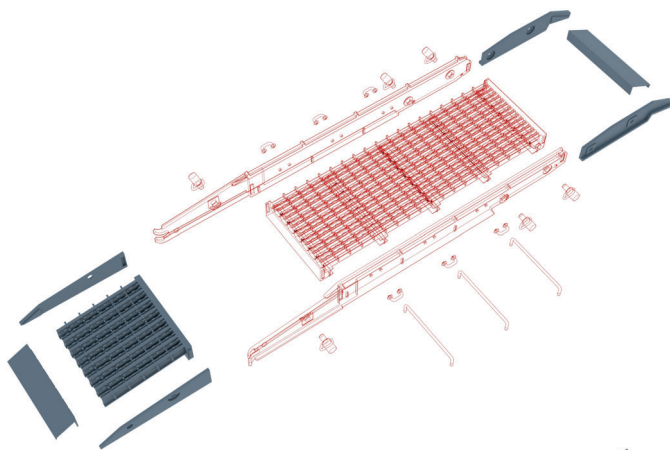

Treadway Wedges For M2 Bridge HDM35238

HD Models
Via Filippo Nicolai, 24
00136 - Roma

+39 06 39736835
infohdmodels.it
www.hdmodels.it

1/35

Parts List

- 01 - Treadway A (1 Pc)
- 02 - Treadway A Bank Left (1 Pc)
- 03 - Treadway A Bank Right(1 Pc)
- 04 - Treadway B (1 Pc)
- 05 - Treadway Bank B Left (1 Pc)
- 06 - Treadway Bank B Right(1 Pc)
- 07 - Treadway B Floor (1 Pc)

Example of assembled
Treadways

Example of assembled
Treadways with HDM35235 Kit