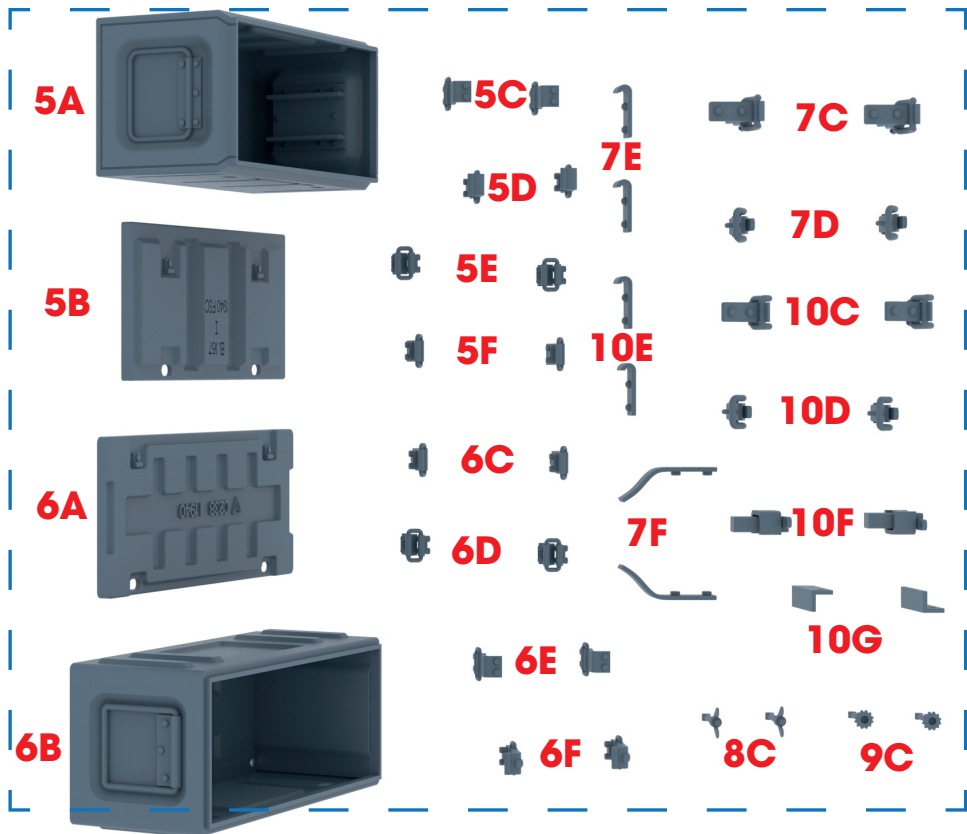

HDM35225 PARTS LIST 01

PROTECTION BOX 1

- 1A Vertical Bar Towing Hook
- 1B Vertical Towing Hook
- 1C Vertical Towing Hook Lower Block
- 1D Vertical Towing Hook Upper Block
- 2A Horizontal Bar Towing Hook
- 2B Horizontal Towing Hook
- 2C Horizontal Towing Hook Right Bracket
- 2D Horizontal Towing Hook Left Bracket
- 2E Horizontal Towing Hook Right Block Type 1
- 2F Horizontal Towing Hook Left Block Type 1
- 2G Horizontal Towing Hook Right Block Type 2
- 2H Horizontal Towing Hook Left Block Type 2
- 2L Horizontal Towing Hook Right Plate (Optional)
- 2M Horizontal Towing Hook Left Plate (Optional)
- 5A Ammo box Model B167

PROTECTION BOX 2

- 5B Ammo box Cover Model B167
- 5C Ammo box Model B167 Closed Inges
- 5D Ammo box Model B167 Closed Hooks
- 5E Ammo box Model B167 Open Inges
- 5F Ammo box Model B167 Open Hooks
- 6A Ammo box Model C238
- 6B Ammo box Cover Model C238
- 6C Ammo box Model C238 Open Hooks
- 6D Ammo box Model C238 Open Inges
- 6E Ammo box Model C238 Closed Inges
- 6F Ammo box Model C238 Closed Hooks
- 7A Turret Metal Box Type 1
- 7B Turret Metal Box Cover Type 1
- 7C Turret Metal Box Type 1 Closed Hooks
- 7D Turret Metal Box Type 1 Open Hooks

- 7E Turret Metal Box Type 1 Cover Hooks
- 7F Turret Metal Box Type 1 Turret Brackets
- 8A Turret Squared Metal Box Type 2
- 8B Turret Squared Metal Box Cover Type 2
- 8C Turret Squared Metal Box Type 2 Hooks
- 9A Turret Rounded Metal Box Type 3
- 9B Turret Rounded Metal Box Cover Type 3
- 9C Turret Rounded Metal Box Type 3 Hooks
- 10A Rear Metal Box Type 4
- 10B Rear Metal Box Cover Type 4
- 10C Rear Metal Box Type 4 Closed Hooks
- 10D Rear Metal Box Type 4 Open Hooks
- 10E Rear Metal Box Type 4 Cover Hooks
- 10F Rear Metal Box Type 4 Upper Blocks
- 10G Rear Metal Box Type 4 Lower Blocks

HDM35225 PARTS LIST 02

7A

8A

8B

7B

9A

9B

10B