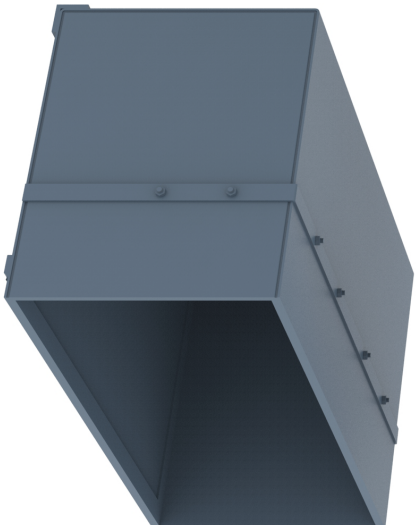

HDM35225 PARTS LIST 01

PROTECTION BOX 1

- 1A Vertical Bar Towing Hook
- 1B Vertical Towing Hook
- 1C Vertical Towing Hook Lower Block
- 1D Vertical Towing Hook Upper Block
- 2A Horizontal Bar Towing Hook
- 2B Horizontal Towing Hook
- 2C Horizontal Towing Hook Right Bracket
- 2D Horizontal Towing Hook Left Bracket
- 2E Horizontal Towing Hook Right Block Type 1
- 2F Horizontal Towing Hook Left Block Type 1
- 2G Horizontal Towing Hook Right Block Type 2
- 2H Horizontal Towing Hook Left Block Type 2
- 2L Horizontal Towing Hook Right Plate (Optional)
- 2M Horizontal Towing Hook Left Plate (Optional)
- 5A Ammo box Model B167

- 7E Turret Metal Box Type 1 Cover Hooks
- 7F Turret Metal Box Type 1 Turret Brackets
- 8A Turret Squared Metal Box Type 2
- 8B Turret Squared Metal Box Cover Type 2
- 8C Turret Squared Metal Box Type 2 Hooks
- 9A Turret Rounded Metal Box Type 3
- 9B Turret Rounded Metal Box Cover Type 3
- 9C Turret Rounded Metal Box Type 3 Hooks
- 10A Rear Metal Box Type 4
- 10B Rear Metal Box Cover Type 4
- 10C Rear Metal Box Type 4 Closed Hooks
- 10D Rear Metal Box Type 4 Open Hooks
- 10E Rear Metal Box Type 4 Cover Hooks
- 10F Rear Metal Box Type 4 Upper Blocks
- 10G Rear Metal Box Type 4 Lower Blocks

HDM35225 PARTS LIST 02

7A

8A

8B

7B

9A

9B

10B