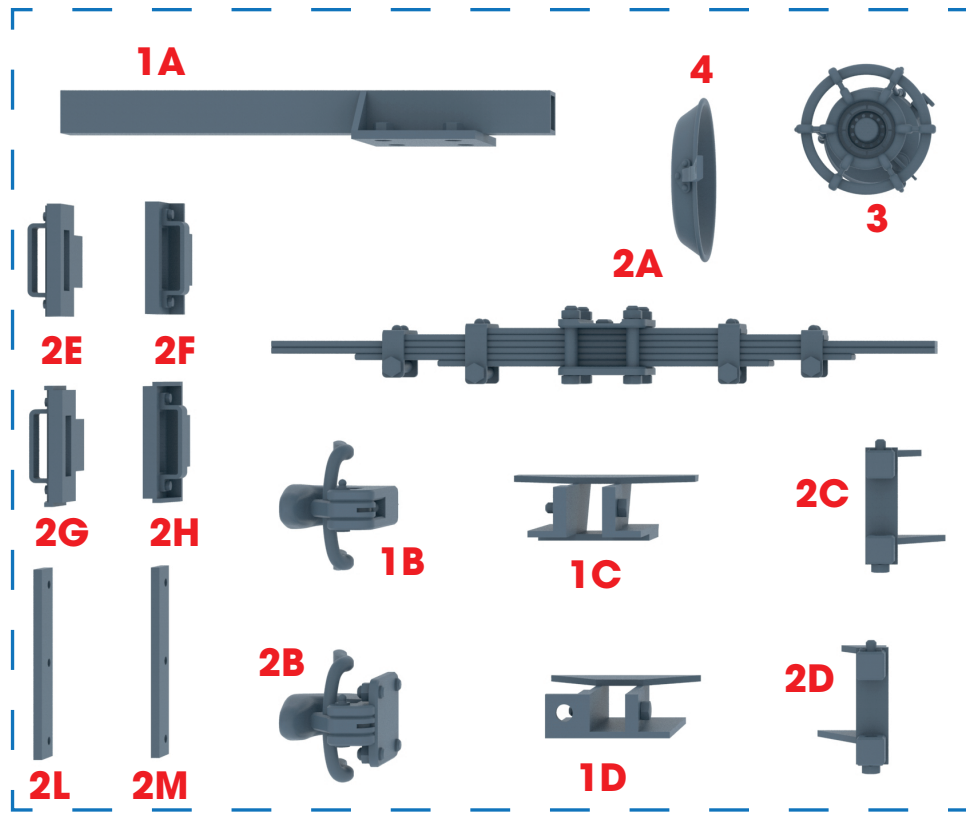

HDM35225 PARTS LIST 01

PROTECTION BOX 1

- 1A Vertical Bar Towing Hook
- 1B Vertical Towing Hook
- 1C Vertical Towing Hook Lower Block
- 1D Vertical Towing Hook Upper Block
- 2A Horizontal Bar Towing Hook
- 2B Horizontal Towing Hook
- 2C Horizontal Towing Hook Right Bracket
- 2D Horizontal Towing Hook Left Bracket
- 2E Horizontal Towing Hook Right Block Type 1
- 2F Horizontal Towing Hook Left Block Type 1
- 2G Horizontal Towing Hook Right Block Type 2
- 2H Horizontal Towing Hook Left Block Type 2
- 2L Horizontal Towing Hook Right Plate (Optional)
- 2M Horizontal Towing Hook Left Plate (Optional)
- 5A Ammo box Model B167

PROTECTION BOX 2

- 5B Ammo box Cover Model B167
- 5C Ammo box Model B167 Closed Inges
- 5D Ammo box Model B167 Closed Hooks
- 5E Ammo box Model B167 Open Inges
- 5F Ammo box Model B167 Open Hooks
- 6A Ammo box Model C238
- 6B Ammo box Cover Model C238
- 6C Ammo box Model C238 Open Hooks
- 6D Ammo box Model C238 Open Inges
- 6E Ammo box Model C238 Closed Inges
- 6F Ammo box Model C238 Closed Hooks
- 7A Turret Metal Box Type 1
- 7B Turret Metal Box Cover Type 1
- 7C Turret Metal Box Type 1 Closed Hooks
- 7D Turret Metal Box Type 1 Open Hooks

- 7E Turret Metal Box Type 1 Cover Hooks
- 7F Turret Metal Box Type 1 Turret Brackets
- 8A Turret Squared Metal Box Type 2
- 8B Turret Squared Metal Box Cover Type 2
- 8C Turret Squared Metal Box Type 2 Hooks
- 9A Turret Rounded Metal Box Type 3
- 9B Turret Rounded Metal Box Cover Type 3
- 9C Turret Rounded Metal Box Type 3 Hooks
- 10A Rear Metal Box Type 4
- 10B Rear Metal Box Cover Type 4
- 10C Rear Metal Box Type 4 Closed Hooks
- 10D Rear Metal Box Type 4 Open Hooks
- 10E Rear Metal Box Type 4 Cover Hooks
- 10F Rear Metal Box Type 4 Upper Blocks
- 10G Rear Metal Box Type 4 Lower Blocks

HDM35225 PARTS LIST 02

7A

8A

8B

7B

9A

9B

10B